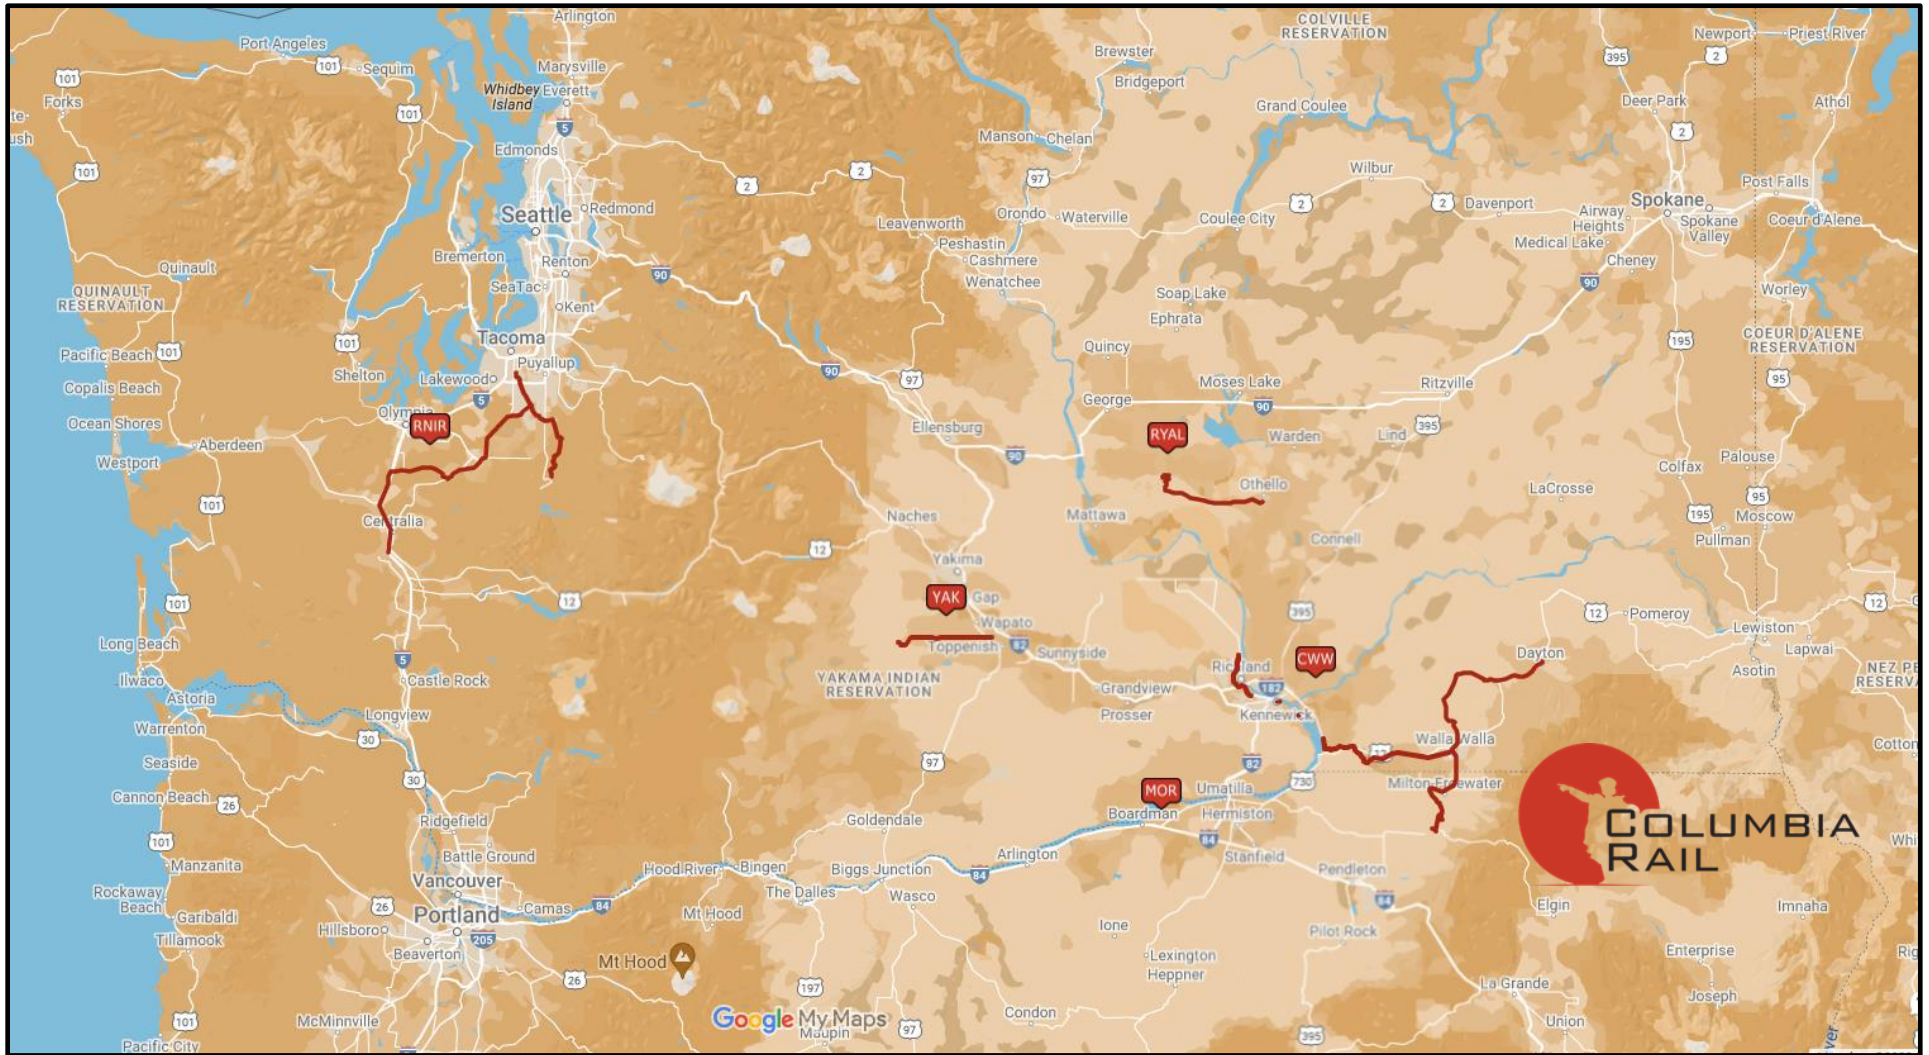

## Columbia Rail Group – Washington State and Oregon – 250 miles operated

### Interchanges –

RNIR: Centralia (BNSF), Chehalis / Lakeside (UP)

CWW: Wallula (BNSF and UP)

YAK: Toppenish (BNSF)

RYAL: Othello, via CBRW to BNSF (Connell)

[www.rainierrail.com](http://www.rainierrail.com)